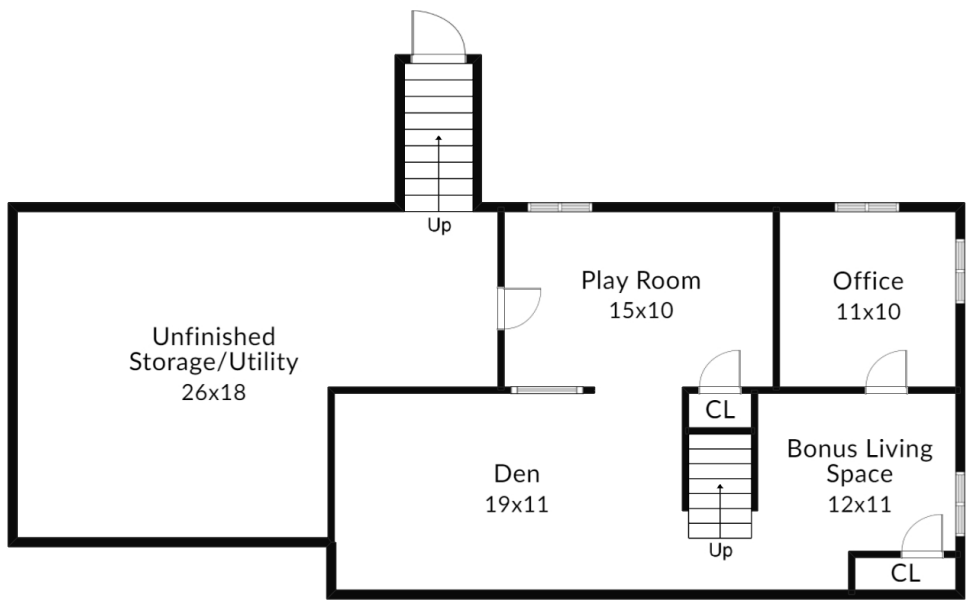

264 Davis Rd

Second Floor

2 of 3

Presented by
Stephanie Fairchild
Compass Realty Suzanne Team
90 Great Road
Bedford MA 01730
Direct Phone: 7812752156
<http://www.SuzanneandCompanyRE.com>

264 Davis Rd

Lower Level