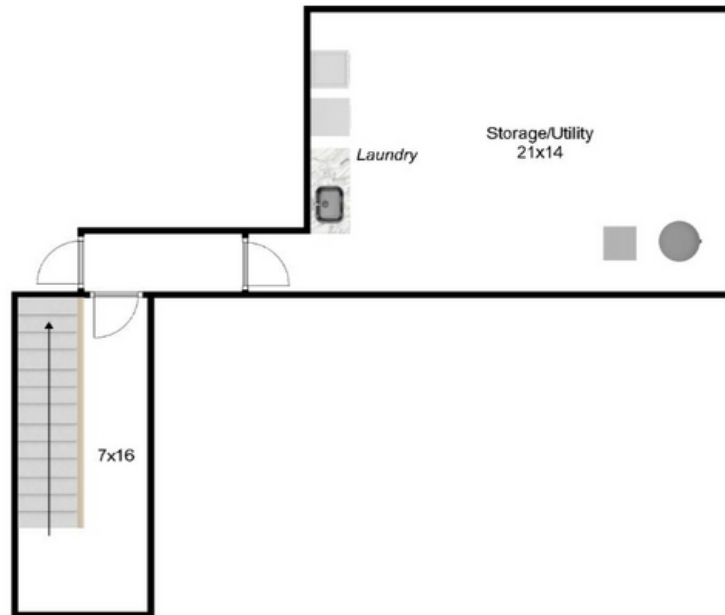

220 Dudley Road

Suzanne & Company

COMPASS

Bedford, MA 01730

Second Floor

Suzanne Koller of Suzanne & Company at Compass | (781) 275-2156 | Suzanne@SuzAndCo.com

Disclaimer:
Floor Plans are for marketing purposes only. All rooms and measurements are approximate.
Floor Plan by Best View Imaging

220 Dudley Road

Bedford, MA 01730

COMPASS

Lower Floor

Suzanne Koller of Suzanne & Company at Compass | (781) 275-2156 | Suzanne@SuzAndCo.com

Disclaimer:
Floor Plans are for marketing purposes only. All rooms and measurements are approximate.
Floor Plan by Best View Imaging